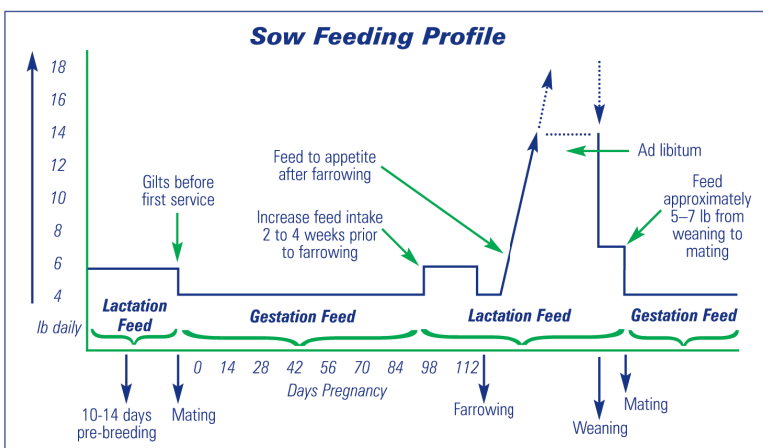

Parity Plus Mintrate® (No. 10039)

This protein-vitamin-mineral supplement is specifically formulated to meet the nutrient requirements for high producing breeding herds.

- Amino acid amounts and ratios are targeted to meet genetic and reproductive needs for high producing herds
- No additional protein, vitamins, or minerals are needed
- Meal form option for use in grind and mix diets
- Pellet form option makes hand-feeding with grain easy and convenient

Ingredient	Breeding Gilts	Gestation	Lactation	Adult Boar
Corn, lb	1600	1700	1500	1550
Parity Plus Mintrate, lb	400	300	500	450
Total, lb	2000	2000	2000	2000

Parity Plus Mintrate® Cubes (No. 10040)

A cubed protein-vitamin-mineral supplement specifically designed to address the nutrient requirements of high producing breeding swine.

- Amino acid amounts and ratios are targeted to meet genetic and reproductive needs for high producing herds
- No additional protein, vitamins, or minerals are needed
- Cube form makes hand-feeding with grain easy and convenient
- Feed 1 part Parity Plus Mintrate Cubes to 3 parts of grain (refer to feeding directions on the label)

www.ADMAnimalNutrition.com ▪ 866-666-7626

AN_SwineHelp@adm.com

ADM Animal Nutrition™,
a division of Archer Daniels Midland Company,
1000 N 30th St,
PO Box C1, Quincy, IL 62305-3115